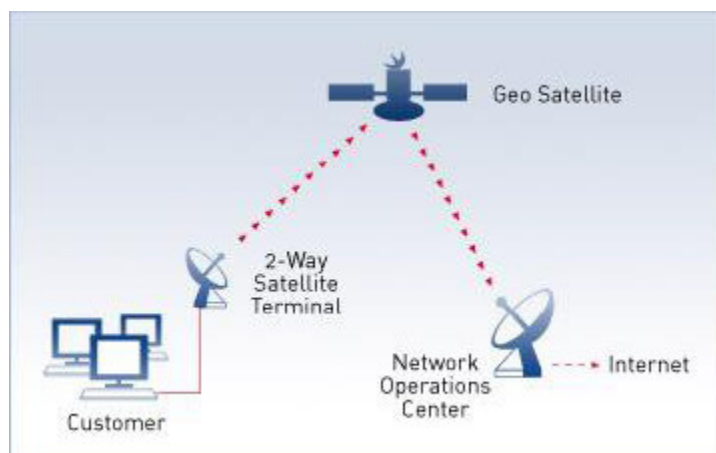

As of December 2006, BITNET offers the new and spectacular two way satellite services platform HN7000S, as the new terminal for professional use and services without limitation.

The HN7000S terminal provides absolutely unique service capabilities, with up to 1,6 Mb/s uplink and 121 Mb/s down load capability, this terminal has a price performance level which is unmatched in the industry.

The HN7000S solution with the new high end professional grades of service is also an ideal solution to provide community systems, where the HN7000S satellite terminal provides the broadband connection to the internet and where the IP signal is shared by a local community by means of distribution of the IP signal via a WiFi or WiMAX wireless network or by means of some other distribution network.

The picture below explains the technology of the satellite connection to internet.

Hardware Description and Pricing

The terminals are delivered as a set consisting of an outdoor and an indoor unit. The outdoor unit includes antenna (size depending on the location of the site), feed support, azel-head and RFU head. The indoor part includes satellite gateway, receiver and transmitter module and a router.